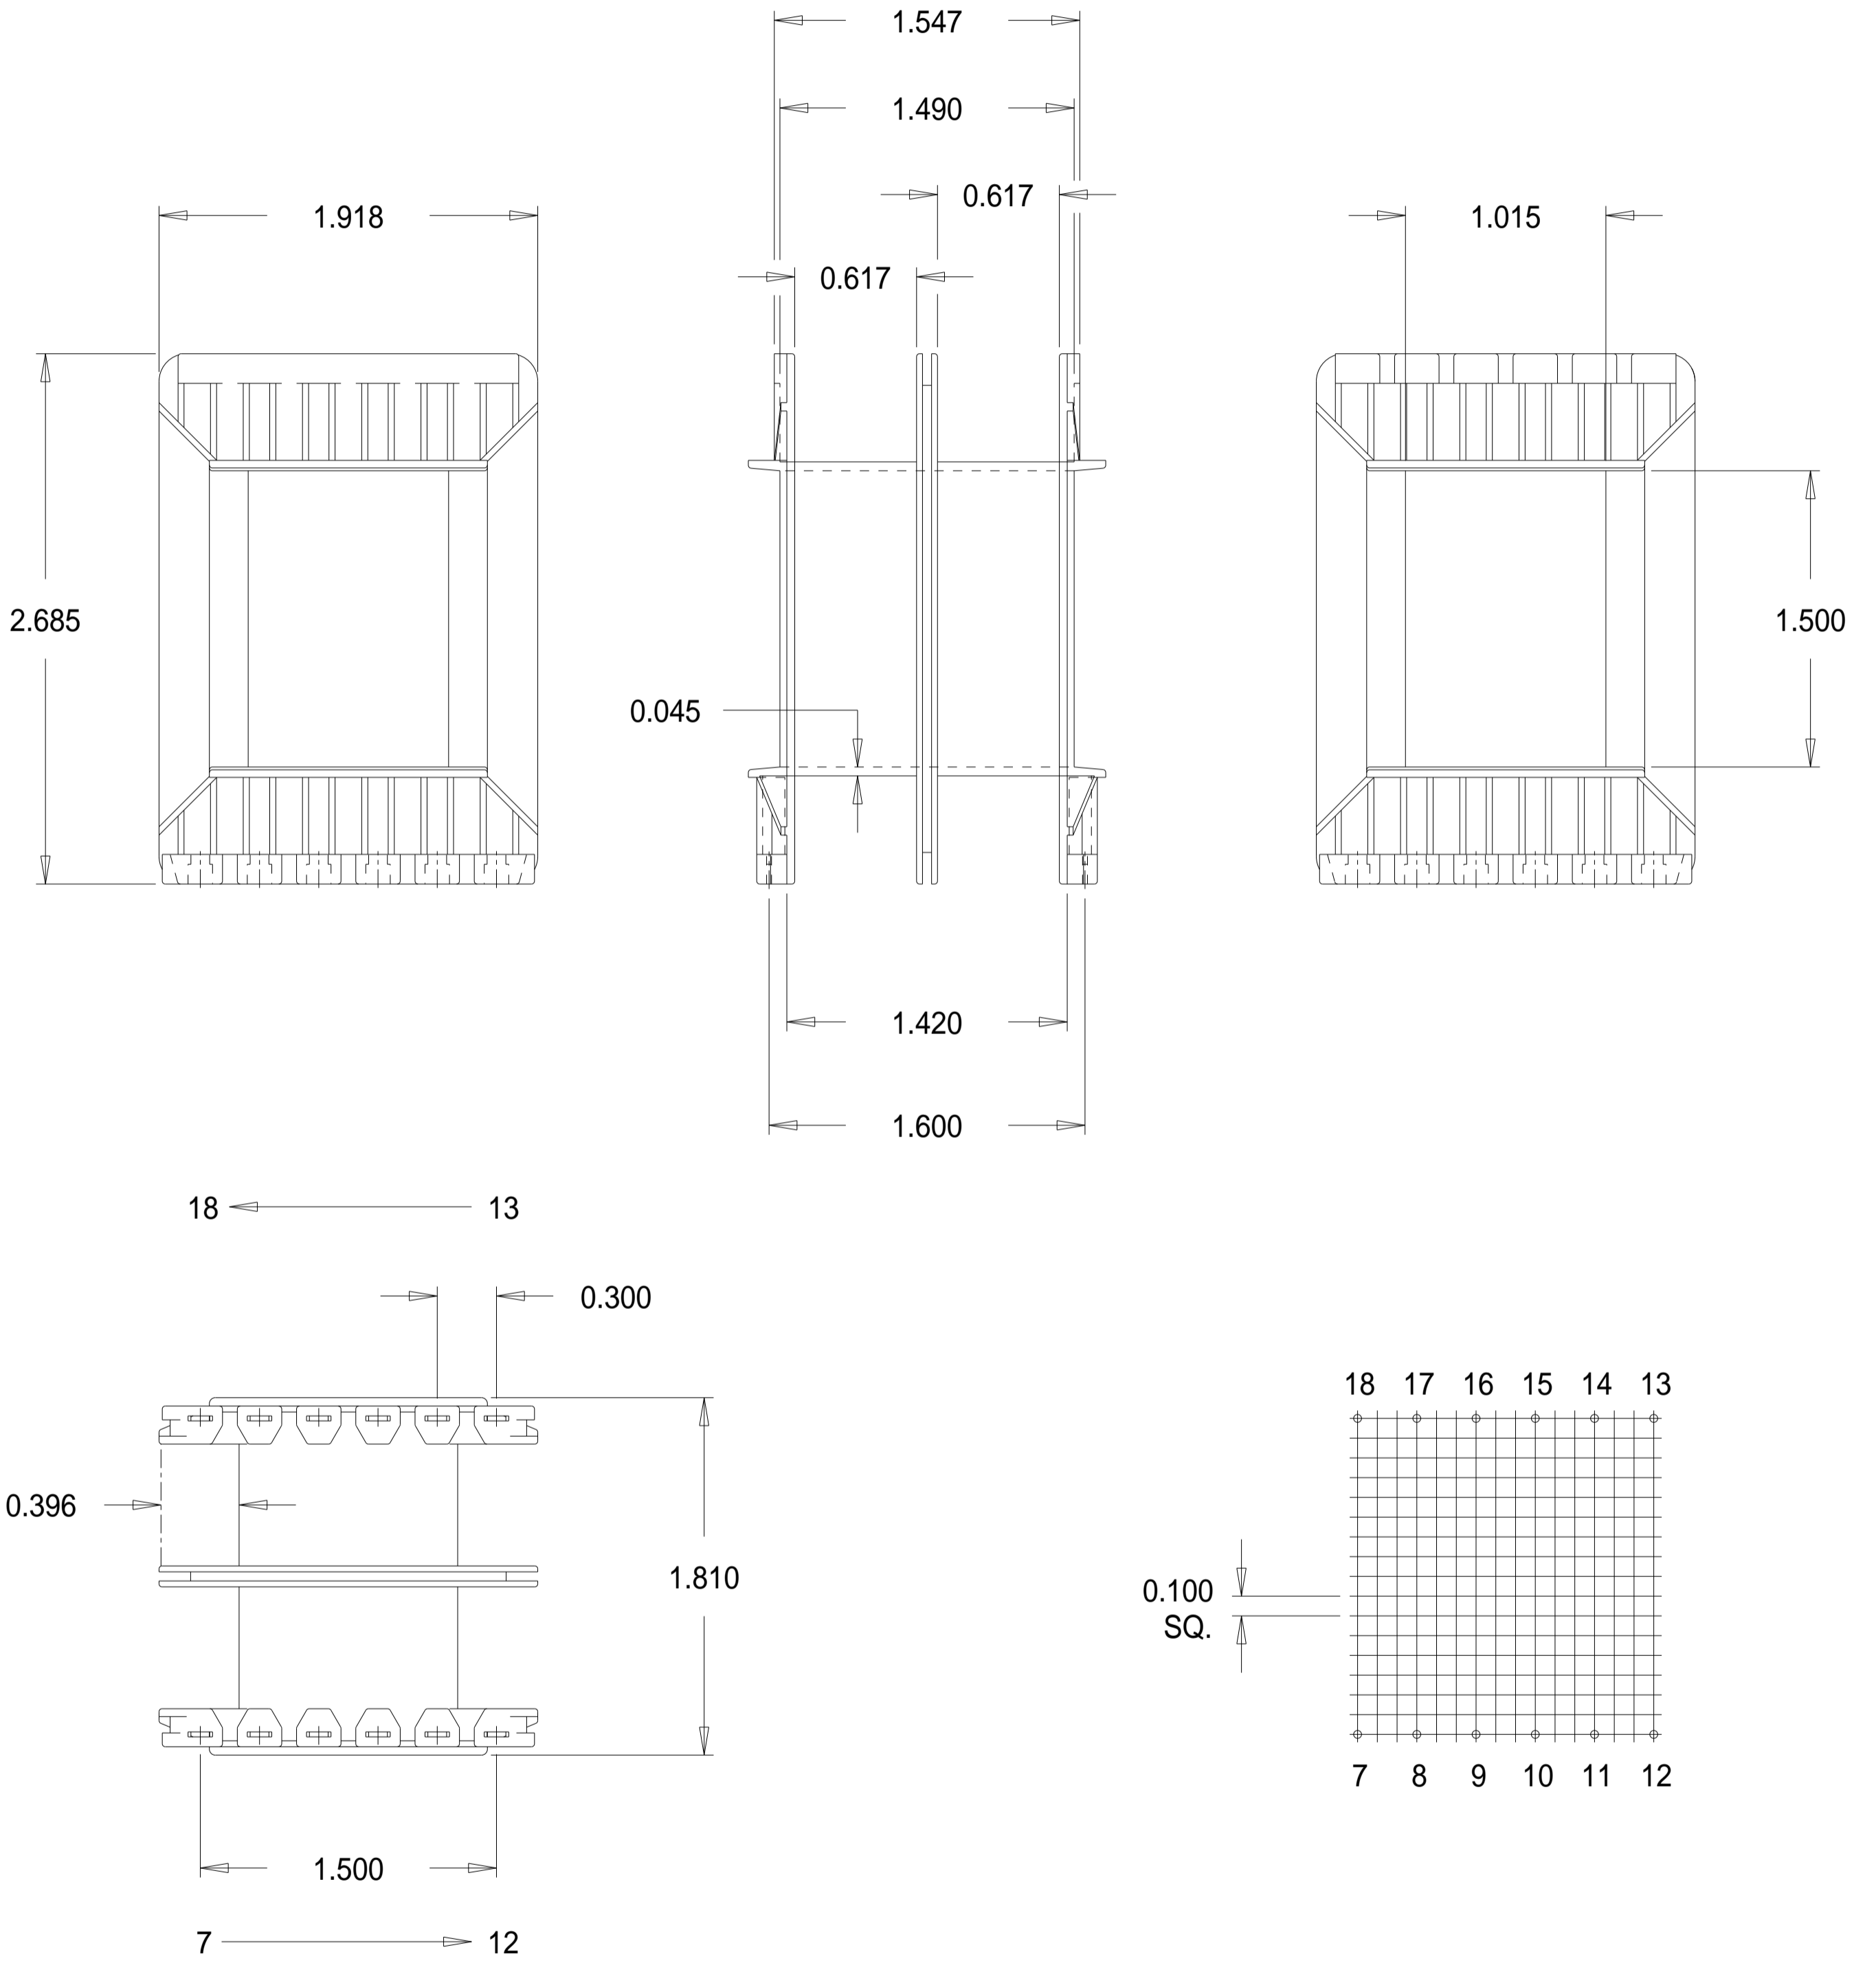

Part No. A29159

29 x 1 1/2 Shrouded Double Section

'A' Range Bobbin

Dimensions in inches.

Issue 1